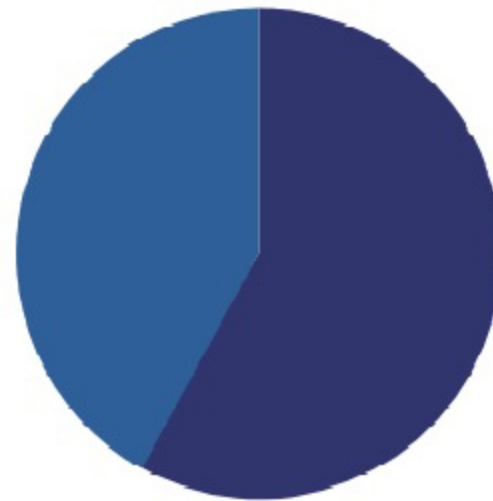

PEB SCHOOLS IN 2020

5700+ Students

280 Boarding House Students

147 Passing Graduates

44% Boys
56% Girls

Muslim Students
42%

Christian Students
58%

PEB's Schools and Boarding Houses